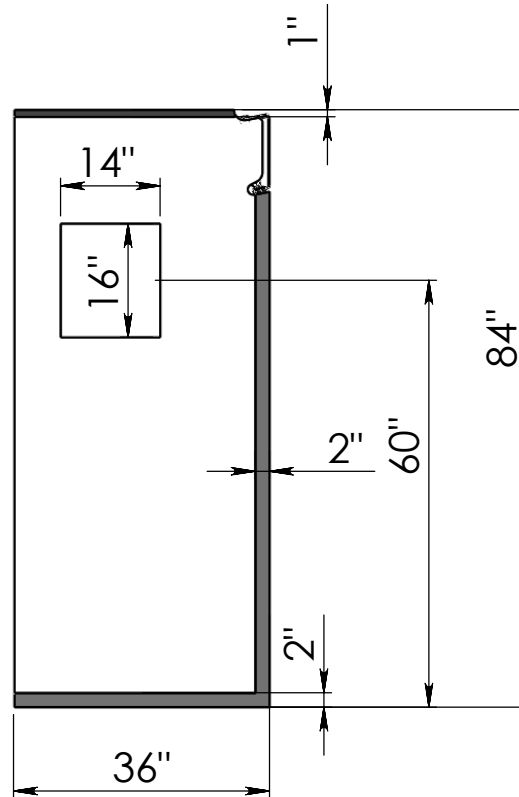

PLEASE CHECK A BOX IF THE HANDING IS DIFFERENT THAN SPECIFIED IN TITLE ex. (SR9000FV-D)

- D = DOUBLE
- RHS = RIGHT HAND SINGLE
- LHS = LEFT HAND SINGLE

FMP - RHS

QUANTITY: 1
 FINISHED OPENING SIZE:
 36 W X 84 H
 REGULAR
 DOOR COLOR:
 PLEASE ADVISE
 WINDOW: 14 W X 16 H
 FLEXIBLE PVC

SPECIFICATION

ALL MEASUREMENTS ARE IN INCHES

Approved By:

Signature:

TAG:

PROPRIETARY AND CONFIDENTIAL
 THE INFORMATION CONTAINED IN THIS DRAWING IS THE SOLE PROPERTY OF CMI DOORS. ANY REPRODUCTION IN PART OR AS A WHOLE WITHOUT THE WRITTEN PERMISSION OF CMI DOORS IS PROHIBITED.